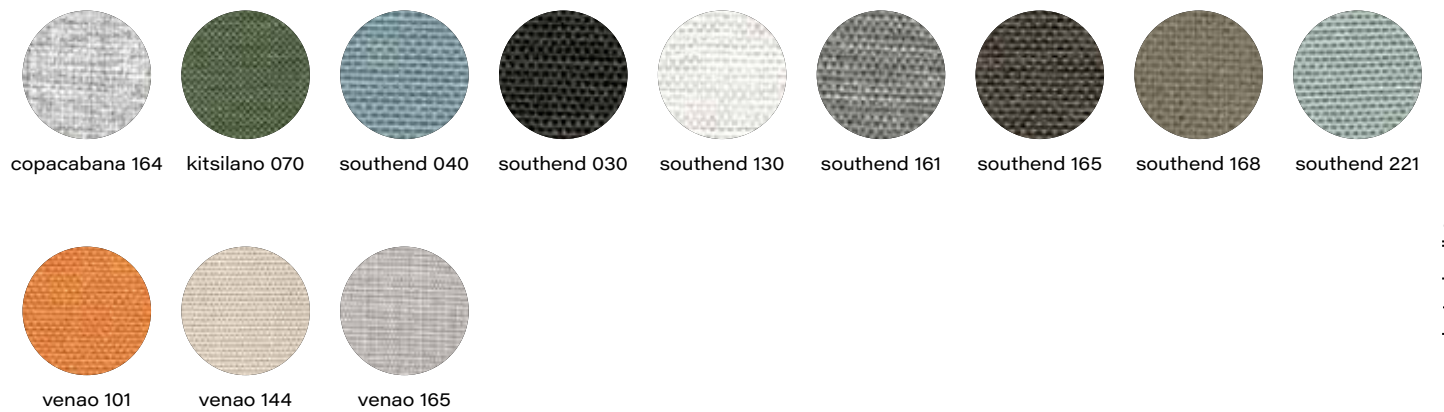

metal frame colors

black

antracite

brown

dark green

olive green

light green

coral

red

orange

yellow

taupe

silver

white

hydro draining technology

technical information