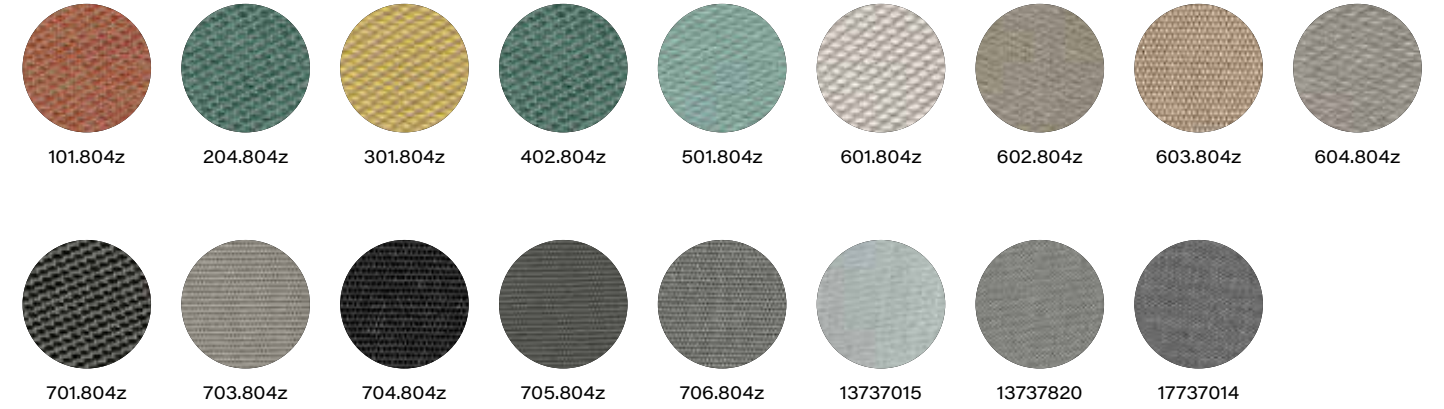

ropes

all weather TEX rope

all weather POLYOLEFIN rope

all weather POLYESTER rope

fabrics

AXROMA suitable for upholstery and cushions

MESH suitable for upholstery and cushions

SUNPROOF suitable for upholstery and cushions

metal frame colors

black

antracite

brown

dark green

olive green

light green

coral

red

orange

yellow

taupe

silver

white

hydro draining technology

technical information