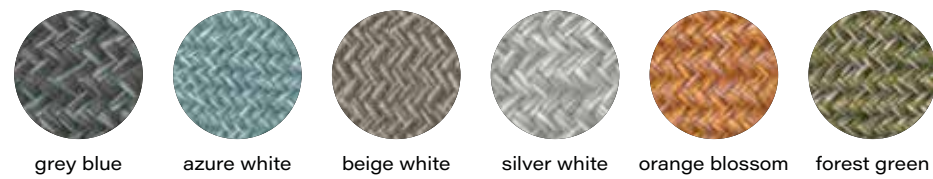

ropes

all weather TEX rope

all weather POLYOLEFIN rope

all weather POLYESTER rope

fabrics

AXROMA suitable for upholstery and cushions

MESH suitable for upholstery and cushions

SUNPROOF suitable for upholstery and cushions

metal frame colors

black

antracite

brown

dark green

olive green

light green

coral

red

orange

yellow

taupe

silver

white

hydro draining technology

technical information